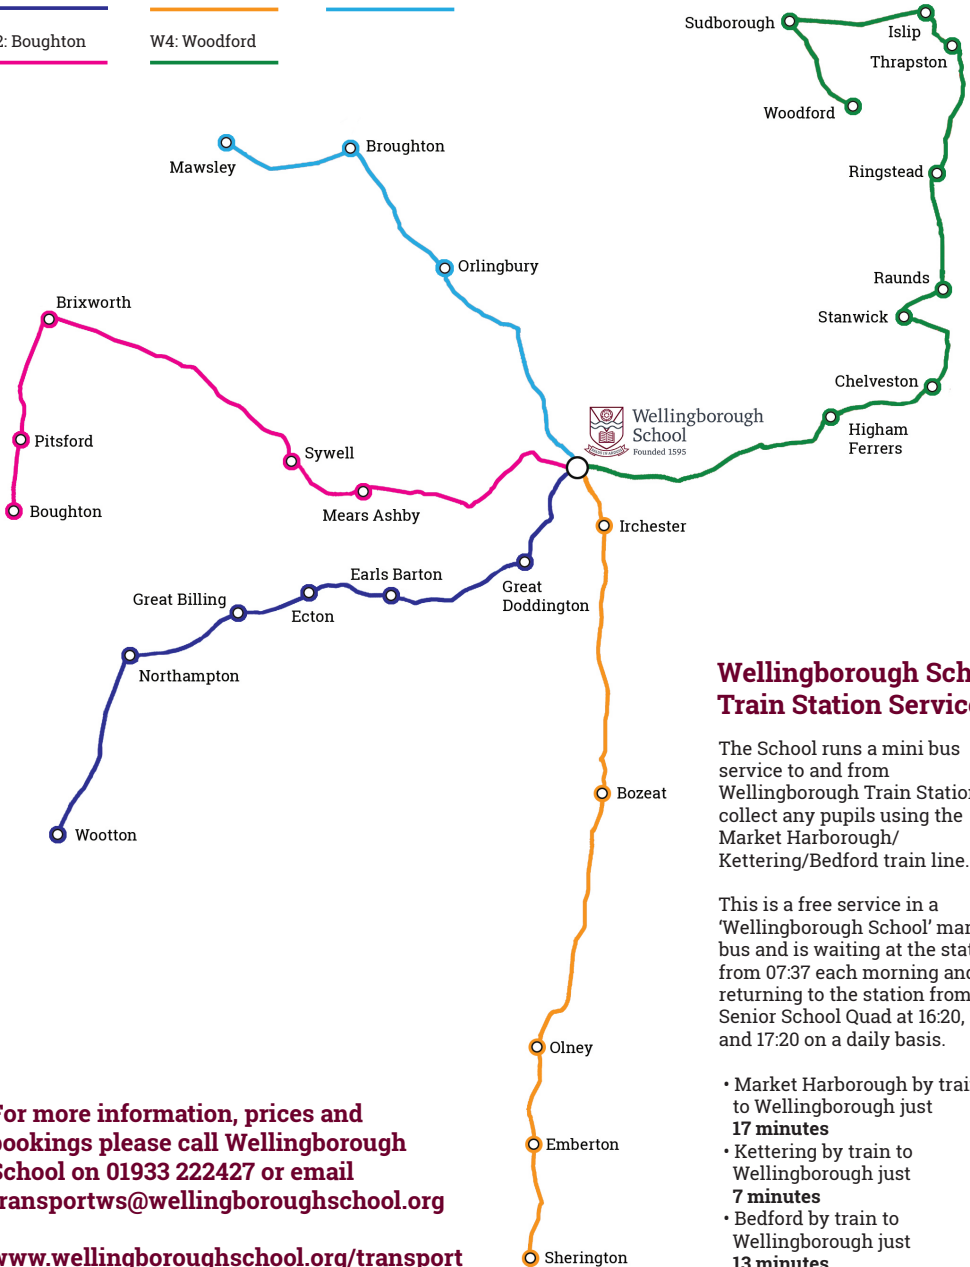

Wellingborough School Bus Service Timetable

W1: Wootton

W3: Sherington

W5: Mawsley

W2: Boughton

W4: Woodford

Wellingborough School Train Station Service

The School runs a mini bus service to and from Wellingborough Train Station, to collect any pupils using the Market Harborough/Kettering/Bedford train line.

This is a free service in a 'Wellingborough School' marked bus and is waiting at the station from 07:37 each morning and returning to the station from the Senior School Quad at 16:20, 16:30 and 17:20 on a daily basis.

W3	Sherington - Bus stop at The Green	07:36	18:20
	Emberton - Bus stop on the High Street	07:44	18:30
	Olney - The Bull Public House	07:50	18:05
	Olney - Bus stop opposite The Queen Hotel	07:52	18:00
	Lavendon - Bus stop by the Cross	07:55	17:55
	Bozeat - Hensman Lane/London Road bus stop	08:00	17:45
	Irchester - Bus stop at Alexander Court	08:10	17:30
Wellingborough School - Irthlingborough Road pedestrian entrance	08:20	17:20	

W4	Woodford	07:05	18:25
	Sudborough - Slipton Lane	07:15	18:15
	Islip - Nene View	07:25	18:10
	Thrapston - The Bridge Hotel on Bridge Street	07:30	18:05
	Ringstead - Spencer Street	07:35	18:00
	Raunds - Red Lion Public House	07:40	17:55
	Stanwick - Bus stop on Church Street next to Village Hall	07:45	17:50
	Chelveston - The Green	07:50	17:45
	Higham Ferrers - Cemetery Lane	07:55	17:40
Wellingborough School - Irthlingborough Road pedestrian entrance	08:20	17:20	