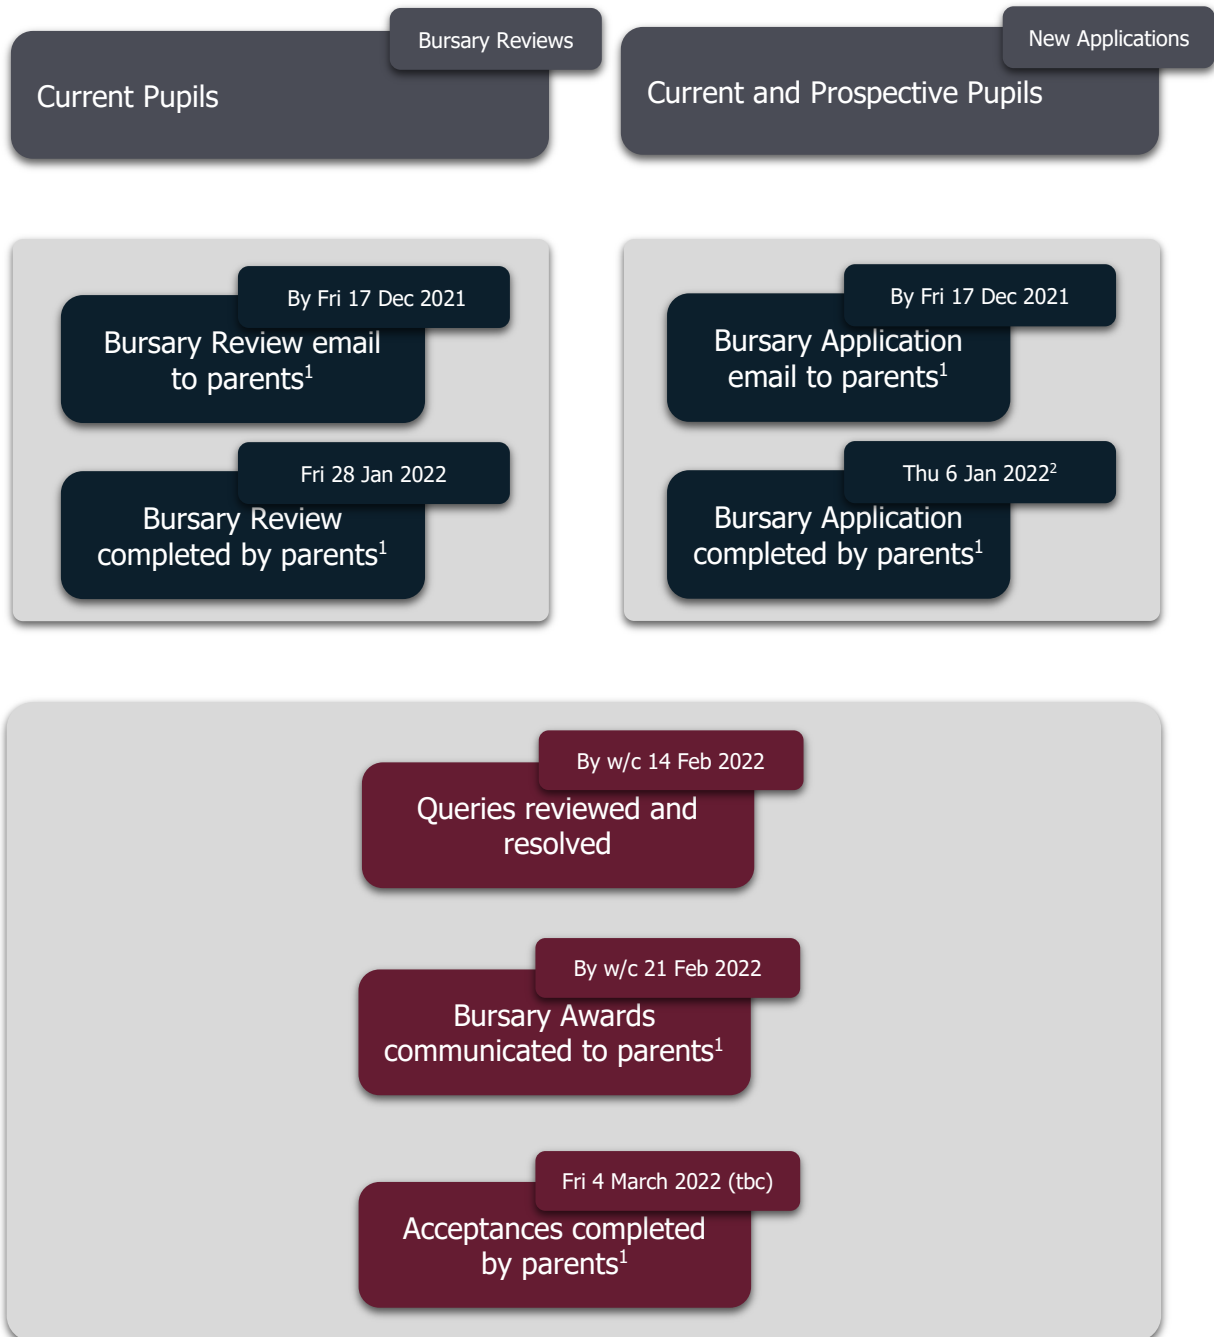

## Bursary Life Cycle (for academic year 2022-23)

<sup>1</sup>Or legal guardians

<sup>2</sup>The first day of the Lent (spring) term