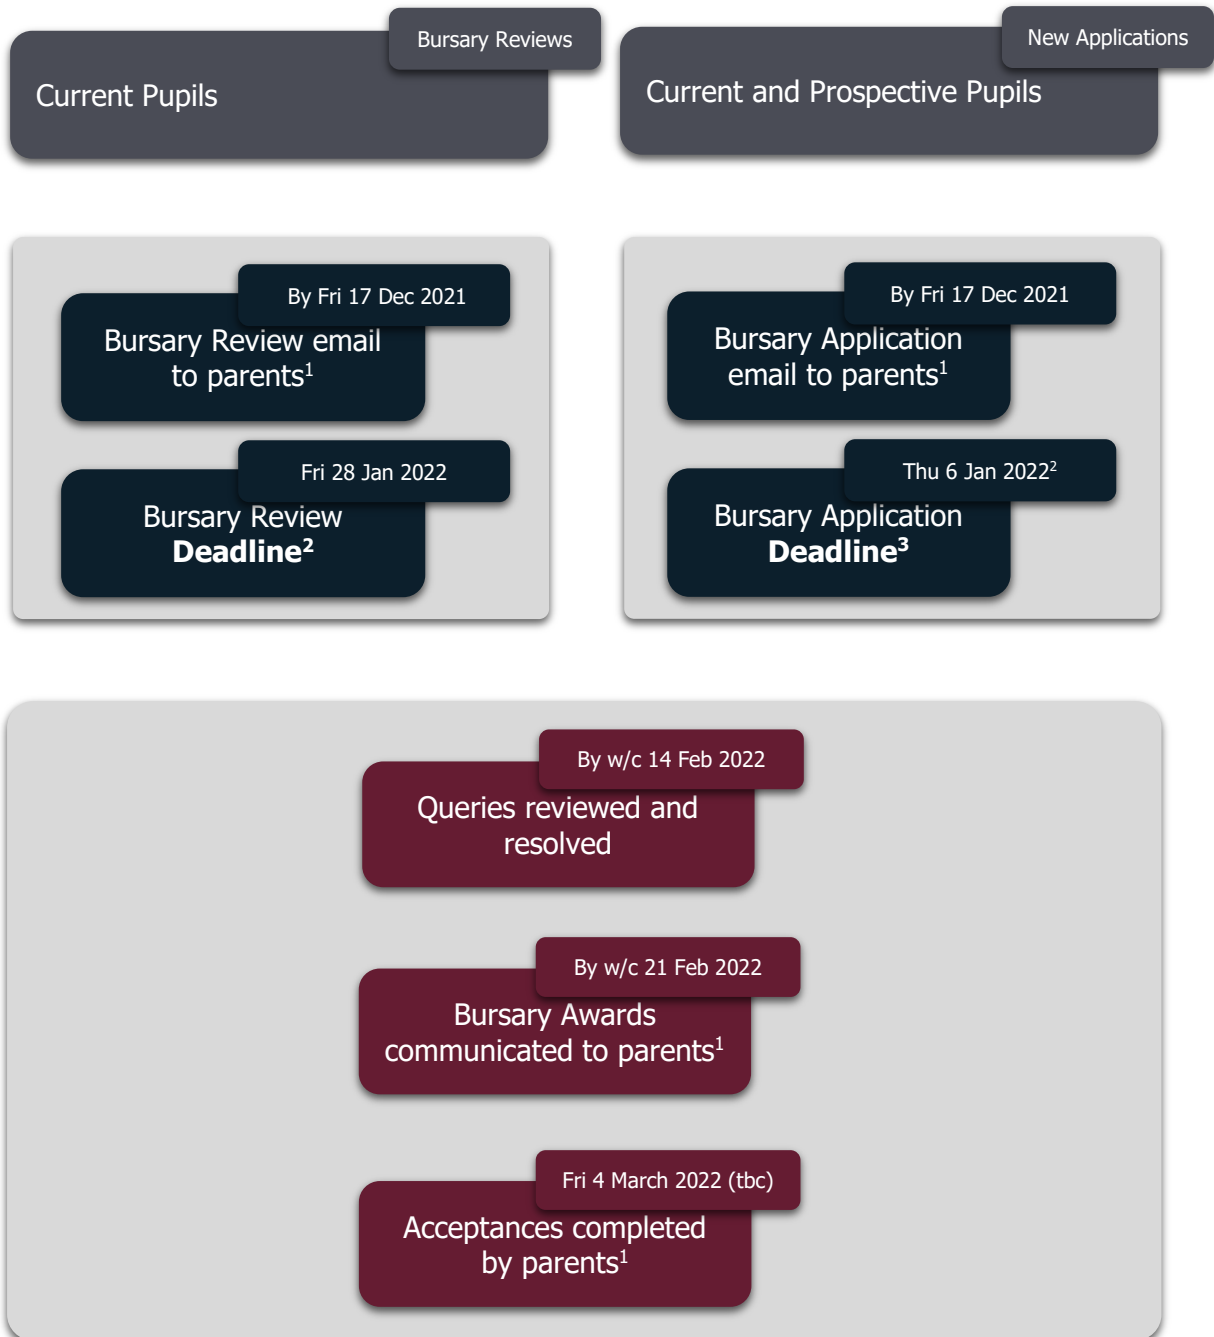

Bursary Life Cycle (for academic year 2022-23)

¹Or legal guardians

²The deadline for Bursary Reviews is the last Friday in January

³The deadline for new Bursary Applications is the first day of the Lent (spring) term