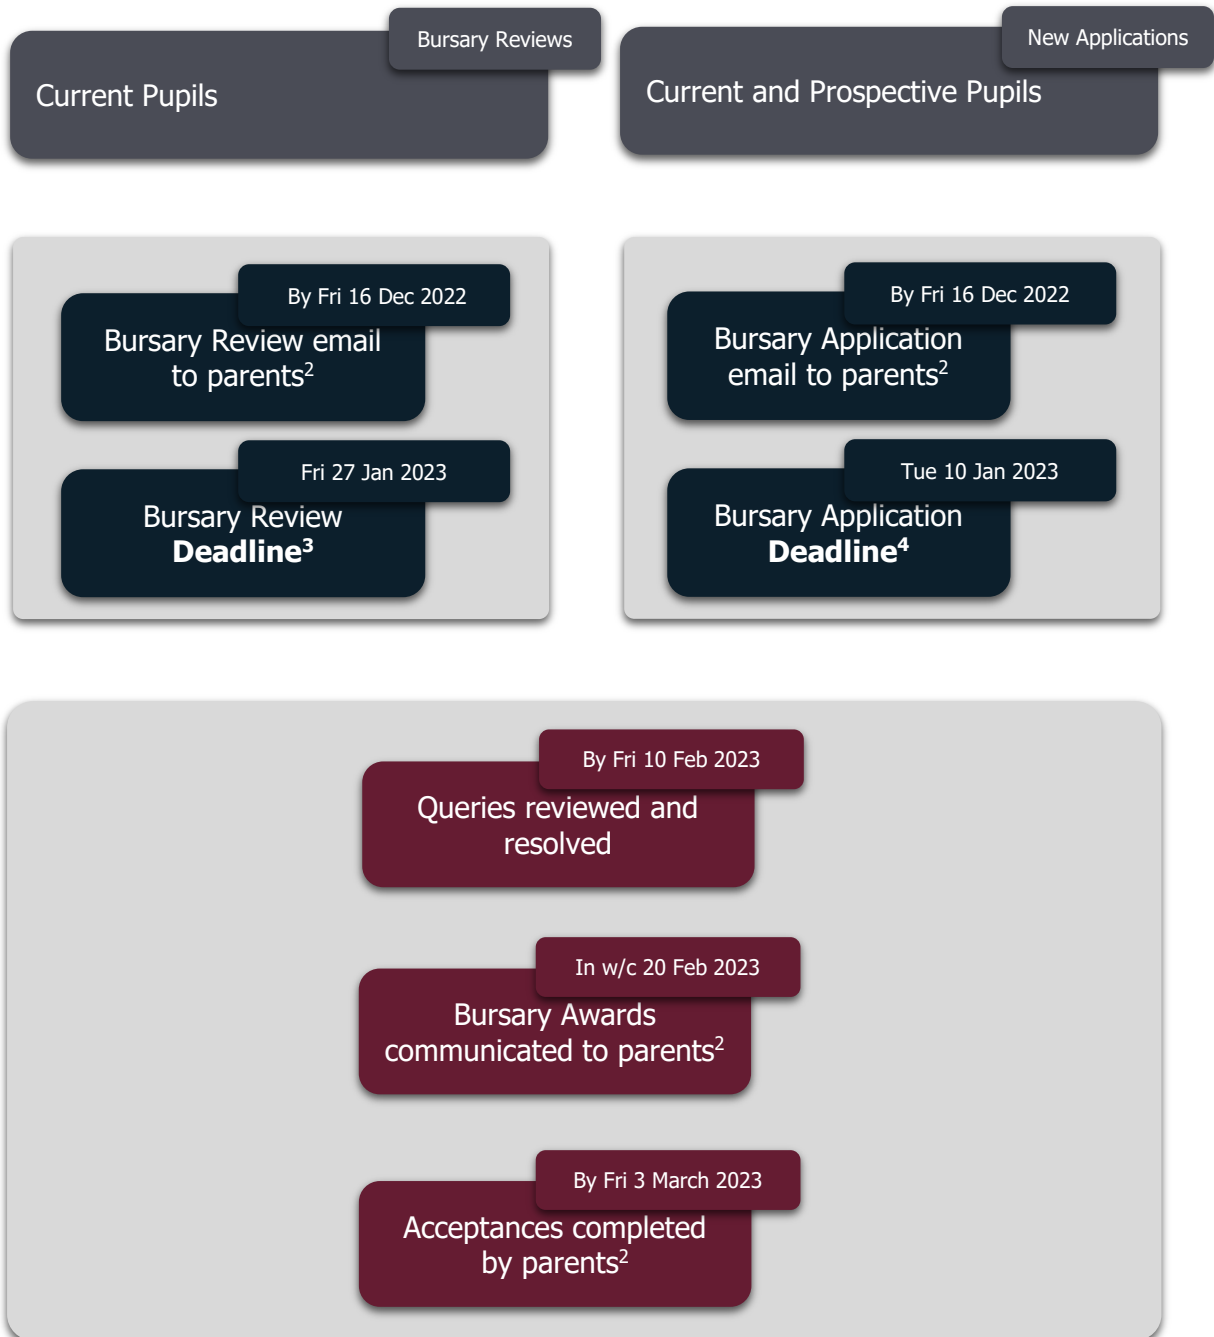

Bursary Life Cycle¹

¹The application process for 2022-23 is now closed. This Bursary Life Cycle refers to 2023-24.

²Or legal guardians.

³The deadline for Bursary Reviews is the last Friday in January.

⁴The deadline for new Bursary Applications is the first day of the Lent (spring) term.