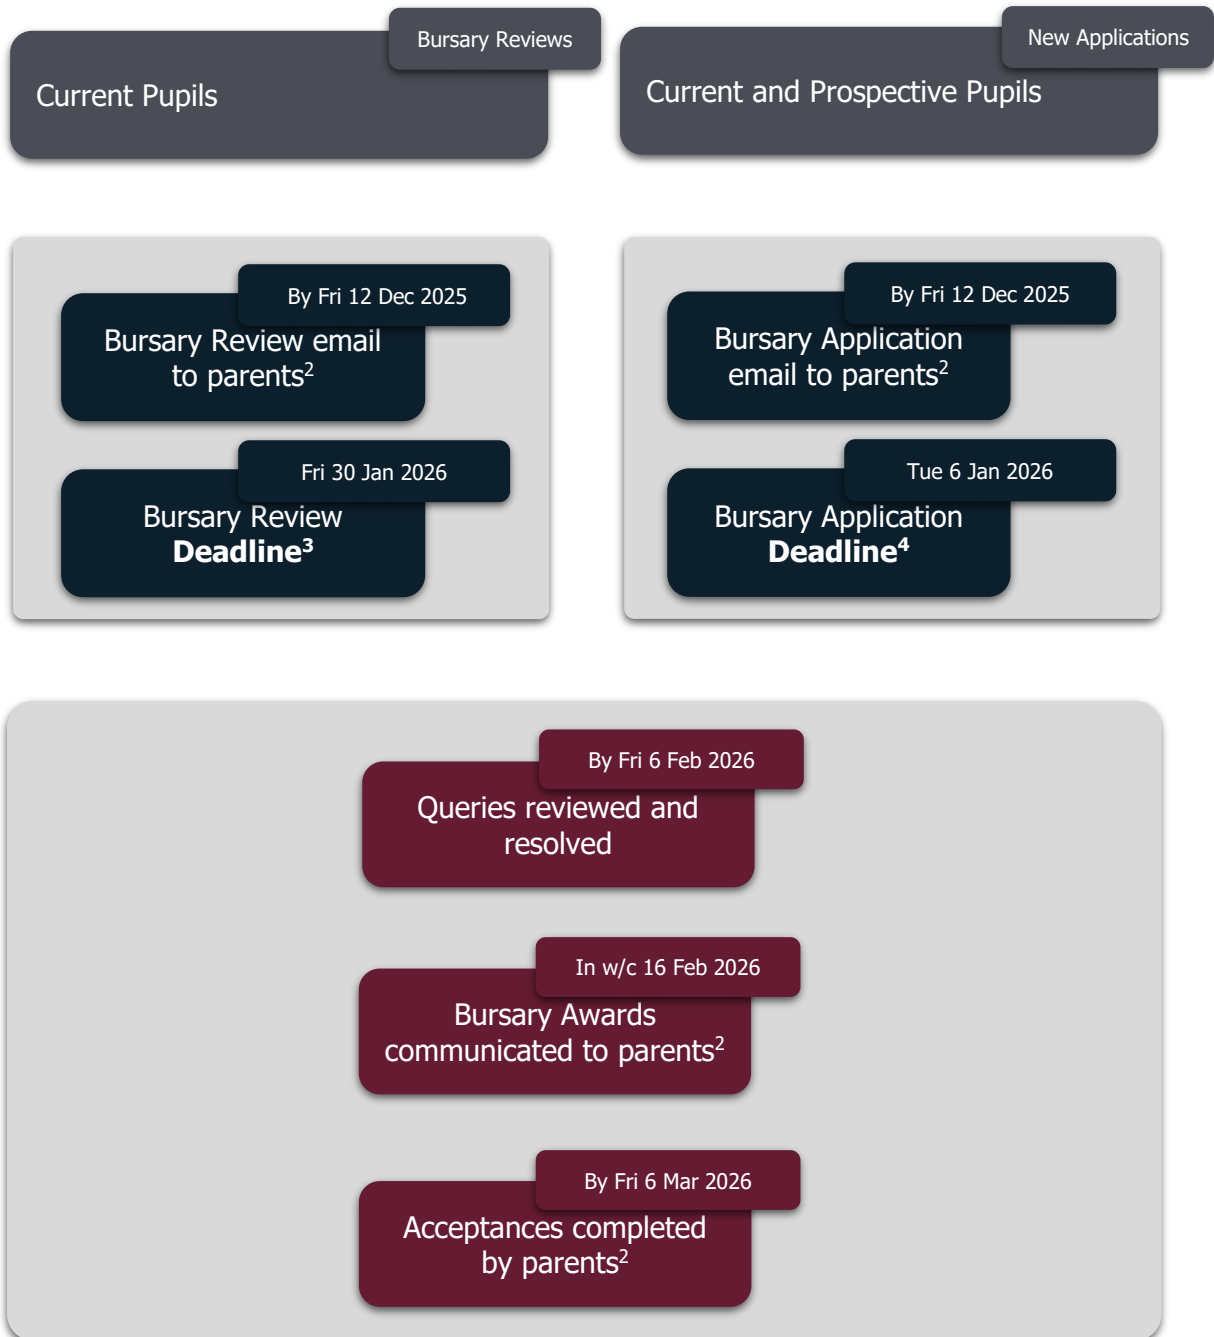

Bursary Life Cycle¹

¹The application process for 2025-26 is now closed. This Bursary Life Cycle refers to 2026-27.

²Or legal guardians.

³**The deadline for Bursary Reviews is the last Friday in January.**

⁴**The deadline for new Bursary Applications is the first day of the Lent (spring) term.**